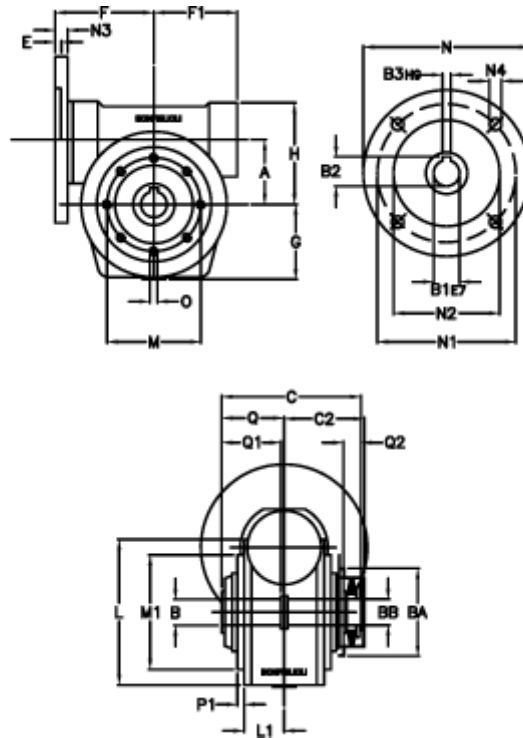

Article number: 390204903672316

Description: Worm Gear with Torque Limiter
VF 49-L1-P-36 P63B14

Measures

a = 49.50	C2 = 63,5	L1 = 36.8	O = M6x8
B = 25	Description = VF 49P-xx-63B14	m = 94	P1 = 2.5
B1 E7 = 11	E = 3.0	M1 = 68	Q = 51.0
B2 = 12.8	F = 70	N = 90	Q1 = 41
B3 H9 = 4	F1 = 63	N1 = 75	Q2 = 15
BA = 63	g = 56	N2 = 60	
BB H7 = 14	H = 80.0	N3 = 7.0	
C = 105	L = 107.5	N4 = 6	